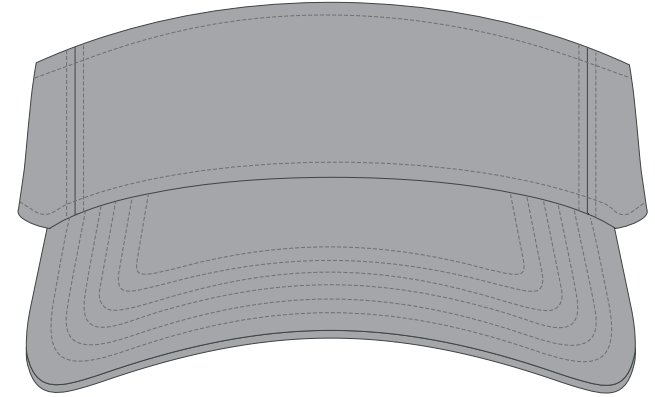

HEADWEAR STYLE:

AVAILABLE COLORS (PAGE 2)

C32-CT // HEATHER GREY
PRE CURVED VISOR // STRAPBACK

NOTES:

-  STANDARD EMBROIDERY
-  3D FOAM EMBROIDERY
-  EMBROIDERED PATCH
-  SUBLIMATED PATCH
-  MERROWED EDGE
-  FELT APPLIQUE
-  TWILL APPLIQUE
-  LEATHER APPLIQUE
-  RUNNING STITCH
-  TRIFOLD CLIP WOVEN LABEL
-  WOVEN LABEL
-  PVC PATCH (50PCS)
-  SCREEN PRINTED PATCH (100PCS)

THREAD COLORS:

AVAILABLE THREAD COLORS (PAGE 3)

-  BLACK
-  WHITE
-  RED
-  METALLIC GOLD

DESIGNERS:

1. PICK YOUR HAT COLOR (PG.2)
2. SELECT YOUR EMBELISHMENT OPTIONS
3. SELECT YOUR THREAD EMBROIDERY/COLORS (PG. 3)
4. ADD YOUR LOGOS, GRAPHICS & SIZING (VECTOR IS BEST)

C32-CT // PRE CURVED VISOR - COTTON TWILL // NYLON STRAPBACK AVAILABLE COLORS

■
C32-CT // HEATHER GREY
PRE CURVED VISOR // STRAPBACK

■
C32-CT // LIGHT NAVY
PRE CURVED VISOR // STRAPBACK

■
C32-CT // BLACK
PRE CURVED VISOR // STRAPBACK

■
C32-CT // RED BERRY
PRE CURVED VISOR // STRAPBACK

This color chart is a representation of the embroidery thread colors we offer. The colors shown are as close to the actual thread colors as we can reproduce on a printed page. Actual thread colors may vary on finished caps. Please use the color names listed when specifying embroidery thread colors. **RED TEXT IS CLOSEST PANTONE MATCH**