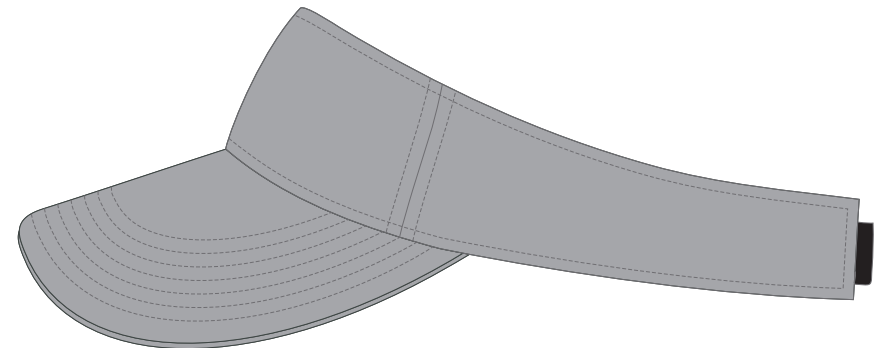

HEADWEAR STYLE:

AVAILABLE COLORS (PAGE 2)

C32-CT // HEATHER GREY
PRE CURVED VISOR // STRAPBACK

NOTES:

-  STANDARD EMBROIDERY
-  3D FOAM EMBROIDERY
-  EMBROIDERED PATCH
-  SUBLIMATED PATCH
-  MERROWED EDGE
-  FELT APPLIQUE
-  TWILL APPLIQUE
-  LEATHER APPLIQUE
-  RUNNING STITCH
-  TRIFOLD CLIP WOVEN LABEL
-  WOVEN LABEL
-  PVC PATCH (50PCS)
-  SCREEN PRINTED PATCH (100PCS)

THREAD COLORS:

AVAILABLE THREAD COLORS (PAGE 3)

-  BLACK
-  WHITE
-  RED
-  METALLIC GOLD

DESIGNERS:

1. PICK YOUR HAT COLOR (PG.2)
2. SELECT YOUR EMBELISHMENT OPTIONS
3. SELECT YOUR THREAD EMBROIDERY/COLORS (PG. 3)
4. ADD YOUR LOGOS, GRAPHICS & SIZING (VECTOR IS BEST)

C32-CT // PRE CURVED VISOR - COTTON TWILL // NYLON STRAPBACK AVAILABLE COLORS

■
C32-CT // HEATHER GREY
PRE CURVED VISOR // STRAPBACK

■
C32-CT // LIGHT NAVY
PRE CURVED VISOR // STRAPBACK

■
C32-CT // BLACK
PRE CURVED VISOR // STRAPBACK

■
C32-CT // RED BERRY
PRE CURVED VISOR // STRAPBACK

This color chart is a representation of the embroidery thread colors we offer. The colors shown are as close to the actual thread colors as we can reproduce on a printed page. Actual thread colors may vary on finished caps. Please use the color names listed when specifying embroidery thread colors. **RED TEXT IS CLOSEST PANTONE MATCH**