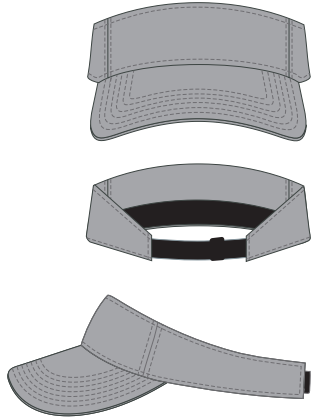

HEADWEAR STYLE:

AVAILABLE COLORS (PAGE 2)

C32-CT // HEATHER GREY
PRE CURVED VISOR // STRAPBACK

NOTES:

-  STANDARD EMBROIDERY
-  3D FOAM EMBROIDERY
-  EMBROIDERED PATCH
-  SUBLIMATED PATCH
-  MERROWED EDGE
-  FELT APPLIQUE
-  TWILL APPLIQUE
-  LEATHER APPLIQUE
-  RUNNING STITCH
-  TRIFOLD CLIP WOVEN LABEL
-  WOVEN LABEL
-  PVC PATCH (50PCS)
-  SCREEN PRINTED PATCH (100PCS)

THREAD COLORS:

AVAILABLE THREAD COLORS (PAGE 3)

-  BLACK
-  WHITE
-  RED
-  METALLIC GOLD

DESIGNERS:

1. PICK YOUR HAT COLOR (PG.2)
2. SELECT YOUR EMBELISHMENT OPTIONS
3. SELECT YOUR THREAD EMBROIDERY/COLORS (PG. 3)
4. ADD YOUR LOGOS, GRAPHICS & SIZING (VECTOR IS BEST)

C32-CT // PRE CURVED VISOR - COTTON TWILL // NYLON STRAPBACK AVAILABLE COLORS

■
C32-CT // HEATHER GREY
PRE CURVED VISOR // STRAPBACK

■
C32-CT // LIGHT NAVY
PRE CURVED VISOR // STRAPBACK

■
C32-CT // BLACK
PRE CURVED VISOR // STRAPBACK

■
C32-CT // RED BERRY
PRE CURVED VISOR // STRAPBACK

This color chart is a representation of the embroidery thread colors we offer. The colors shown are as close to the actual thread colors as we can reproduce on a printed page. Actual thread colors may vary on finished caps. Please use the color names listed when specifying embroidery thread colors. **RED TEXT IS CLOSEST PANTONE MATCH**