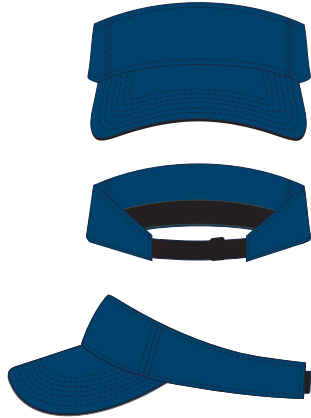

HEADWEAR STYLE:

AVAILABLE COLORS (PAGE 2)

C32-CT // HEATHER GREY
PRE CURVED VISOR // STRAPBACK

NOTES:

-  STANDARD EMBROIDERY
-  3D FOAM EMBROIDERY
-  EMBROIDERED PATCH
-  SUBLIMATED PATCH
-  MERROWED EDGE
-  FELT APPLIQUE
-  TWILL APPLIQUE
-  LEATHER APPLIQUE
-  RUNNING STITCH
-  TRIFOLD CLIP WOVEN LABEL
-  WOVEN LABEL
-  PVC PATCH (50PCS)
-  SCREEN PRINTED PATCH (100PCS)

THREAD COLORS:

AVAILABLE THREAD COLORS (PAGE 3)

-  BLACK
-  WHITE
-  RED
-  METALLIC GOLD

DESIGNERS:

1. PICK YOUR HAT COLOR (PG.2)
2. SELECT YOUR EMBELISHMENT OPTIONS
3. SELECT YOUR THREAD EMBROIDERY/COLORS (PG. 3)
4. ADD YOUR LOGOS, GRAPHICS & SIZING (VECTOR IS BEST)

C32-CT // PRE CURVED VISOR - COTTON TWILL // NYLON STRAPBACK AVAILABLE COLORS

■
C32-CT // HEATHER GREY
PRE CURVED VISOR // STRAPBACK

■
C32-CT // LIGHT NAVY
PRE CURVED VISOR // STRAPBACK

■
C32-CT // BLACK
PRE CURVED VISOR // STRAPBACK

■
C32-CT // RED BERRY
PRE CURVED VISOR // STRAPBACK

This color chart is a representation of the embroidery thread colors we offer. The colors shown are as close to the actual thread colors as we can reproduce on a printed page. Actual thread colors may vary on finished caps. Please use the color names listed when specifying embroidery thread colors. **RED TEXT IS CLOSEST PANTONE MATCH**