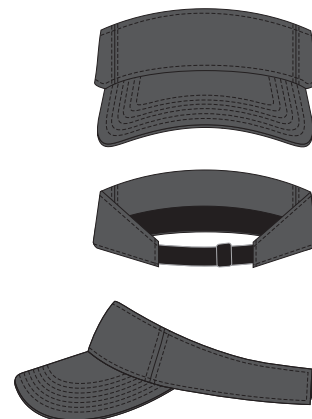

HEADWEAR STYLE:

AVAILABLE COLORS (PAGE 2)

C32-CT // HEATHER GREY
PRE CURVED VISOR // STRAPBACK

NOTES:

-  STANDARD EMBROIDERY
-  3D FOAM EMBROIDERY
-  EMBROIDERED PATCH
-  SUBLIMATED PATCH
-  MERROWED EDGE
-  FELT APPLIQUE
-  TWILL APPLIQUE
-  LEATHER APPLIQUE
-  RUNNING STITCH
-  TRIFOLD CLIP WOVEN LABEL
-  WOVEN LABEL
-  PVC PATCH (50PCS)
-  SCREEN PRINTED PATCH (100PCS)

THREAD COLORS:

AVAILABLE THREAD COLORS (PAGE 3)

-  BLACK
-  WHITE
-  RED
-  METALLIC GOLD

DESIGNERS:

1. PICK YOUR HAT COLOR (PG.2)
2. SELECT YOUR EMBELISHMENT OPTIONS
3. SELECT YOUR THREAD EMBROIDERY/COLORS (PG. 3)
4. ADD YOUR LOGOS, GRAPHICS & SIZING (VECTOR IS BEST)

C32-CT // PRE CURVED VISOR - COTTON TWILL // NYLON STRAPBACK AVAILABLE COLORS

■
C32-CT // HEATHER GREY
PRE CURVED VISOR // STRAPBACK

■
C32-CT // LIGHT NAVY
PRE CURVED VISOR // STRAPBACK

■
C32-CT // BLACK
PRE CURVED VISOR // STRAPBACK

■
C32-CT // WHITE
PRE CURVED VISOR // STRAPBACK

■
C32-CT // SMOKE BLUE
PRE CURVED VISOR // STRAPBACK

■
C32-CT // MOSS GREEN
PRE CURVED VISOR // STRAPBACK

■
C32-CT // SHOPPING BAG
PRE CURVED VISOR // STRAPBACK