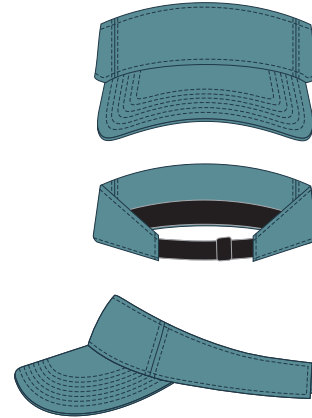

HEADWEAR STYLE:

AVAILABLE COLORS (PAGE 2)

C32-CT // HEATHER GREY
PRE CURVED VISOR // STRAPBACK

NOTES:

-  STANDARD EMBROIDERY
-  3D FOAM EMBROIDERY
-  EMBROIDERED PATCH
-  SUBLIMATED PATCH
-  MERROWED EDGE
-  FELT APPLIQUE
-  TWILL APPLIQUE
-  LEATHER APPLIQUE
-  RUNNING STITCH
-  TRIFOLD CLIP WOVEN LABEL
-  WOVEN LABEL
-  PVC PATCH (50PCS)
-  SCREEN PRINTED PATCH (100PCS)

THREAD COLORS:

AVAILABLE THREAD COLORS (PAGE 3)

-  BLACK
-  WHITE
-  RED
-  METALLIC GOLD

DESIGNERS:

1. PICK YOUR HAT COLOR (PG.2)
2. SELECT YOUR EMBELISHMENT OPTIONS
3. SELECT YOUR THREAD EMBROIDERY/COLORS (PG. 3)
4. ADD YOUR LOGOS, GRAPHICS & SIZING (VECTOR IS BEST)

C32-CT // PRE CURVED VISOR - COTTON TWILL // NYLON STRAPBACK AVAILABLE COLORS

■
C32-CT // HEATHER GREY
PRE CURVED VISOR // STRAPBACK

■
C32-CT // LIGHT NAVY
PRE CURVED VISOR // STRAPBACK

■
C32-CT // BLACK
PRE CURVED VISOR // STRAPBACK

■
C32-CT // WHITE
PRE CURVED VISOR // STRAPBACK

■
C32-CT // SMOKE BLUE
PRE CURVED VISOR // STRAPBACK

■
C32-CT // MOSS GREEN
PRE CURVED VISOR // STRAPBACK

■
C32-CT // SHOPPING BAG
PRE CURVED VISOR // STRAPBACK