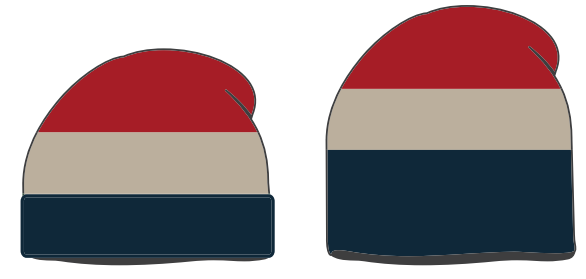

HEADWEAR STYLE:

AVAILABLE COLORS (PAGE 2)

C21-A // SEA FOAM / PALE NAVY / CARMINE
THREE STRIPE PERFECT KNIT BEANIE

NOTES:

- STANDARD EMBROIDERY
- 3D FOAM EMBROIDERY
- EMBROIDERED PATCH
- SUBLIMATED PATCH
- MERROWED EDGE
- FELT APPLIQUE
- TWILL APPLIQUE
- LEATHER APPLIQUE
- RUNNING STITCH
- TRIFOLD CLIP WOVEN LABEL
- WOVEN LABEL
- PVC PATCH (50PCS)
- SCREEN PRINTED PATCH (100PCS)

THREAD COLORS:

AVAILABLE THREAD COLORS (PAGE 3)

- BLACK
- WHITE
- RED
- METALLIC GOLD

DESIGNERS:

- PICK YOUR HAT COLOR (PG.2)
- SELECT YOUR EMBELISHMENT OPTIONS
- SELECT YOUR THREAD EMBROIDERY/COLORS (PG. 3)
- ADD YOUR LOGOS, GRAPHICS & SIZING (VECTOR IS BEST)

C21-A // THREE STRIPE PERFECT KNIT BEANIE AVAILABLE COLORS:

 C21-A // SEA FOAM / PALE NAVY / CARMINE
THREE STRIPE PERFECT KNIT BEANIE

 C21-A // STEEL GREY / CHARCOAL / BLACK
THREE STRIPE PERFECT KNIT BEANIE

 C21-A // RED / STONE / PALE NAVY
THREE STRIPE PERFECT KNIT BEANIE

This color chart is a representation of the embroidery thread colors we offer. The colors shown are as close to the actual thread colors as we can reproduce on a printed page. Actual thread colors may vary on finished caps. Please use the color names listed when specifying embroidery thread colors. **RED TEXT IS CLOSEST PANTONE MATCH**