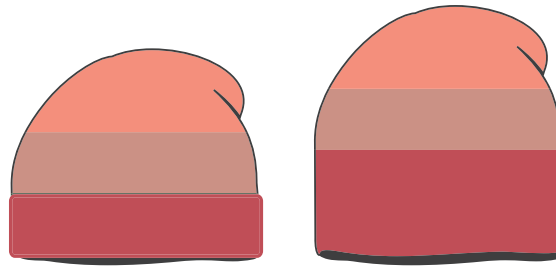

C21-A // CORAL PINK / ROSE PETAL / CARMINE
THREE STRIPE PERFECT KNIT BEANIE