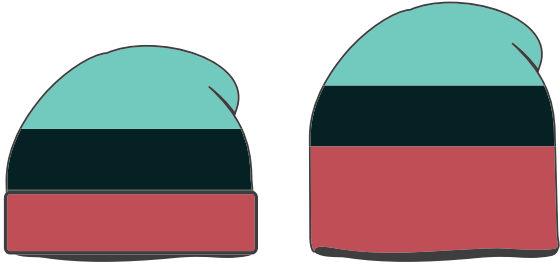

HEADWEAR STYLE:

AVAILABLE COLORS (PAGE 2)

C21-A // SEA FOAM / PALE NAVY / CARMINE
THREE STRIPE PERFECT KNIT BEANIE

NOTES:

- STANDARD EMBROIDERY
- 3D FOAM EMBROIDERY
- EMBROIDERED PATCH
- SUBLIMATED PATCH
- MERROWED EDGE
- FELT APPLIQUE
- TWILL APPLIQUE
- LEATHER APPLIQUE
- RUNNING STITCH
- TRIFOLD CLIP WOVEN LABEL
- WOVEN LABEL
- PVC PATCH (50PCS)
- SCREEN PRINTED PATCH (100PCS)

THREAD COLORS:

AVAILABLE THREAD COLORS (PAGE 3)

- BLACK
- WHITE
- RED
- METALLIC GOLD

DESIGNERS:

- PICK YOUR HAT COLOR (PG.2)
- SELECT YOUR EMBELISHMENT OPTIONS
- SELECT YOUR THREAD EMBROIDERY/COLORS (PG. 3)
- ADD YOUR LOGOS, GRAPHICS & SIZING (VECTOR IS BEST)

C21-A // THREE STRIPE PERFECT KNIT BEANIE AVAILABLE COLORS:

 C21-A // SEA FOAM / PALE NAVY / CARMINE
THREE STRIPE PERFECT KNIT BEANIE

 C21-A // STEEL GREY / CHARCOAL / BLACK
THREE STRIPE PERFECT KNIT BEANIE

 C21-A // RED / STONE / PALE NAVY
THREE STRIPE PERFECT KNIT BEANIE

This color chart is a representation of the embroidery thread colors we offer. The colors shown are as close to the actual thread colors as we can reproduce on a printed page. Actual thread colors may vary on finished caps. Please use the color names listed when specifying embroidery thread colors. **RED TEXT IS CLOSEST PANTONE MATCH**