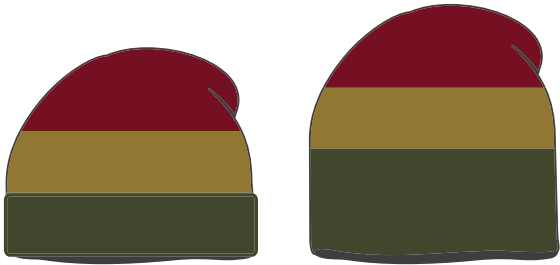

C21-A // SANGRIA / GRANOLA / MILITARY OLIVE
THREE STRIPE PERFECT KNIT BEANIE