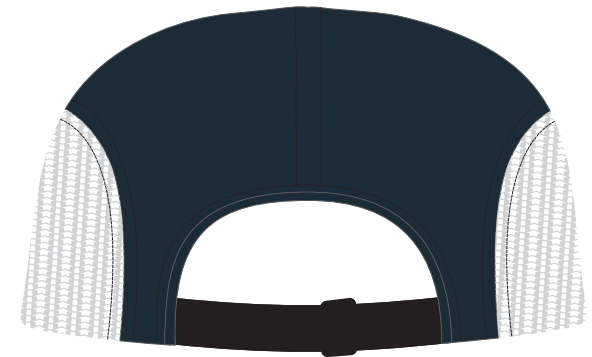

HEADWEAR STYLE:

AVAILABLE COLORS (PAGE 2)

C20-CTM // CAMO/NAVY/WHITE/RED
5 PANEL TRUCKER

NOTES:

-  STANDARD EMBROIDERY
-  3D FOAM EMBROIDERY
-  EMBROIDERED PATCH
-  SUBLIMATED PATCH
-  MERROWED EDGE
-  FELT APPLIQUE
-  TWILL APPLIQUE
-  LEATHER APPLIQUE
-  RUNNING STITCH
-  TRIFOLD CLIP WOVEN LABEL
-  WOVEN LABEL
-  PVC PATCH (50PCS)
-  SCREEN PRINTED PATCH (100PCS)

THREAD COLORS:

AVAILABLE THREAD COLORS (PAGE 3)

-  BLACK
-  WHITE
-  RED
-  METALLIC GOLD

DESIGNERS:

1. PICK YOUR HAT COLOR (PG.2)
2. SELECT YOUR EMBELISHMENT OPTIONS
3. SELECT YOUR THREAD EMBROIDERY/COLORS (PG. 3)
4. ADD YOUR LOGOS, GRAPHICS & SIZING (VECTOR IS BEST)

C20-CTM // 5 PANEL TRUCKER - COTTON TWILL & MESH // STRAPBACK AVAILABLE COLORS

C20-CTM // HEATHER GREY/BIRCH/BISCUIT
5 PANEL TRUCKER // STRAPBACK

C20-CTM // BLACK/BLACK
5 PANEL TRUCKER // STRAPBACK

C20-CTM // BISCUIT/OLD GOLD
5 PANEL TRUCKER // STRAPBACK

C20-CTM // NAVY/NAVY
5 PANEL TRUCKER // STRAPBACK

C20-CTM // MAROON/GREY/BLACK/WHITE
5 PANEL TRUCKER // STRAPBACK

C20-CTM // CAMO/NAVY/WHITE/RED
5 PANEL TRUCKER // STRAPBACK

C20-CTM // CAMO/BLACK/BISCUIT
5 PANEL TRUCKER // STRAPBACK