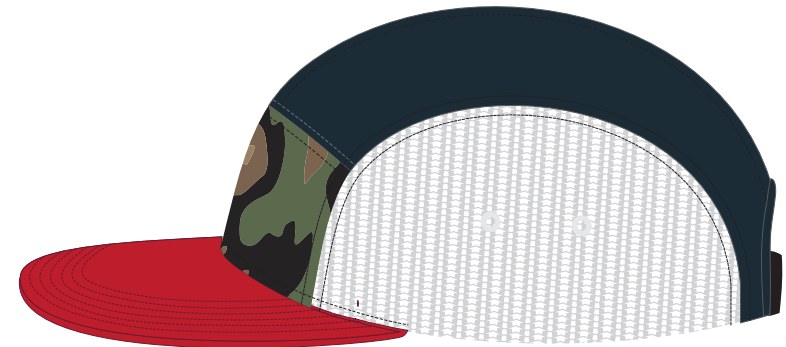

HEADWEAR STYLE:

AVAILABLE COLORS (PAGE 2)

C20-CTM // CAMO/NAVY/WHITE/RED
5 PANEL TRUCKER

NOTES:

-  STANDARD EMBROIDERY
-  3D FOAM EMBROIDERY
-  EMBROIDERED PATCH
-  SUBLIMATED PATCH
-  MERROWED EDGE
-  FELT APPLIQUE
-  TWILL APPLIQUE
-  LEATHER APPLIQUE
-  RUNNING STITCH
-  TRIFOLD CLIP WOVEN LABEL
-  WOVEN LABEL
-  PVC PATCH (50PCS)
-  SCREEN PRINTED PATCH (100PCS)

THREAD COLORS:

AVAILABLE THREAD COLORS (PAGE 3)

-  BLACK
-  WHITE
-  RED
-  METALLIC GOLD

DESIGNERS:

1. PICK YOUR HAT COLOR (PG.2)
2. SELECT YOUR EMBELISHMENT OPTIONS
3. SELECT YOUR THREAD EMBROIDERY/COLORS (PG. 3)
4. ADD YOUR LOGOS, GRAPHICS & SIZING (VECTOR IS BEST)

C20-CTM // 5 PANEL TRUCKER - COTTON TWILL & MESH // STRAPBACK AVAILABLE COLORS

C20-CTM // HEATHER GREY/BIRCH/BISCUIT
5 PANEL TRUCKER // STRAPBACK

C20-CTM // BLACK/BLACK
5 PANEL TRUCKER // STRAPBACK

C20-CTM // BISCUIT/OLD GOLD
5 PANEL TRUCKER // STRAPBACK