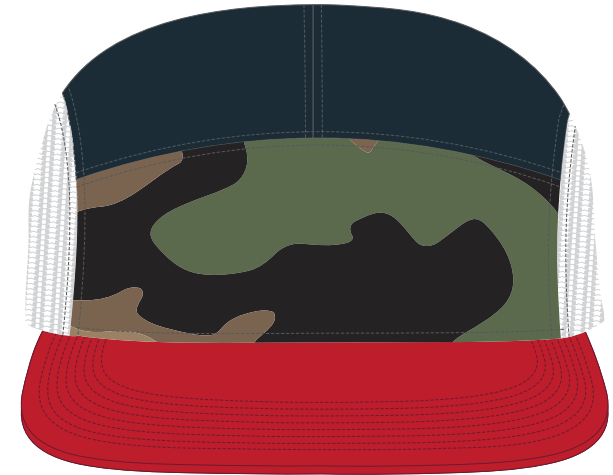

HEADWEAR STYLE:

AVAILABLE COLORS (PAGE 2)

C20-CTM // CAMO/NAVY/WHITE/RED
5 PANEL TRUCKER

NOTES:

-  STANDARD EMBROIDERY
-  3D FOAM EMBROIDERY
-  EMBROIDERED PATCH
-  SUBLIMATED PATCH
-  MERROWED EDGE
-  FELT APPLIQUE
-  TWILL APPLIQUE
-  LEATHER APPLIQUE
-  RUNNING STITCH
-  TRIFOLD CLIP WOVEN LABEL
-  WOVEN LABEL
-  PVC PATCH (50PCS)
-  SCREEN PRINTED PATCH (100PCS)

THREAD COLORS:

AVAILABLE THREAD COLORS (PAGE 3)

-  BLACK
-  WHITE
-  RED
-  METALLIC GOLD

DESIGNERS:

1. PICK YOUR HAT COLOR (PG.2)
2. SELECT YOUR EMBELISHMENT OPTIONS
3. SELECT YOUR THREAD EMBROIDERY/COLORS (PG. 3)
4. ADD YOUR LOGOS, GRAPHICS & SIZING (VECTOR IS BEST)

C20-CTM // 5 PANEL TRUCKER - COTTON TWILL & MESH // STRAPBACK AVAILABLE COLORS

C20-CTM // HEATHER GREY/BIRCH/BISCUIT
5 PANEL TRUCKER // STRAPBACK

C20-CTM // BLACK/BLACK
5 PANEL TRUCKER // STRAPBACK

C20-CTM // BISCUIT/OLD GOLD
5 PANEL TRUCKER // STRAPBACK

C20-CTM // NAVY/NAVY
5 PANEL TRUCKER // STRAPBACK

C20-CTM // MAROON/GREY/BLACK/WHITE
5 PANEL TRUCKER // STRAPBACK

C20-CTM // CAMO/NAVY/WHITE/RED
5 PANEL TRUCKER // STRAPBACK

C20-CTM // CAMO/BLACK/BISCUIT
5 PANEL TRUCKER // STRAPBACK