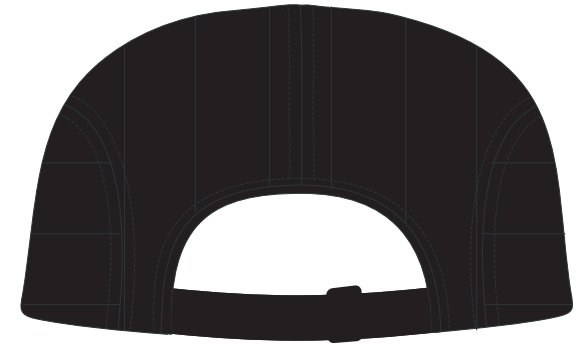

HEADWEAR STYLE:

AVAILABLE COLORS (PAGE 2)

NOTES:

- STANDARD EMBROIDERY
- 3D FOAM EMBROIDERY
- EMBROIDERED PATCH
- SUBLIMATED PATCH
- MERROWED EDGE
- FELT APPLIQUE
- TWILL APPLIQUE
- LEATHER APPLIQUE
- RUNNING STITCH
- TRIFOLD CLIP WOVEN LABEL
- WOVEN LABEL
- PVC PATCH (50PCS)
- SCREEN PRINTED PATCH (100PCS)

THREAD COLORS:

AVAILABLE THREAD COLORS (PAGE 3)

- BLACK
- WHITE
- RED
- METALLIC GOLD

DESIGNERS:

- PICK YOUR HAT COLOR (PG.2)
- SELECT YOUR EMBELISHMENT OPTIONS
- SELECT YOUR THREAD EMBROIDERY/COLORS (PG. 3)
- ADD YOUR LOGOS, GRAPHICS & SIZING (VECTOR IS BEST)

C19-QLT // 5 PANEL - QUILTED NYLON // STRAPBACK AVAILABLE COLORS

C19-QLT // DARK LODEN
5 PANEL - QUILTED NYLON

C19-QLT // WHITE/BLACK/ELEPHANT
5 PANEL - QUILTED NYLON

C19-QLT // BLACK
5 PANEL - QUILTED NYLON

C19-QLT // 3M REFLECTIVE/BLACK
(THE BIKE MESSENGER)
5 PANEL - QUILTED NYLON

C19-QLT // NAVY
5 PANEL - QUILTED NYLON

C19-QLT // CAMO/WHITE
(THE STORM TROOPER)
5 PANEL - QUILTED NYLON

C19-QLT // RUSY BROWN/OLD BLUE
(THE CIRCA 1994)
5 PANEL - QUILTED NYLON