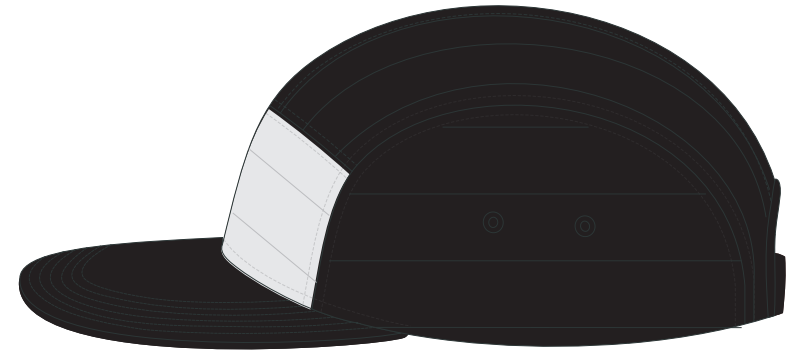

HEADWEAR STYLE:

AVAILABLE COLORS (PAGE 2)

NOTES:

- STANDARD EMBROIDERY
- 3D FOAM EMBROIDERY
- EMBROIDERED PATCH
- SUBLIMATED PATCH
- MERROWED EDGE
- FELT APPLIQUE
- TWILL APPLIQUE
- LEATHER APPLIQUE
- RUNNING STITCH
- TRIFOLD CLIP WOVEN LABEL
- WOVEN LABEL
- PVC PATCH (50PCS)
- SCREEN PRINTED PATCH (100PCS)

THREAD COLORS:

AVAILABLE THREAD COLORS (PAGE 3)

- BLACK
- WHITE
- RED
- METALLIC GOLD

DESIGNERS:

- PICK YOUR HAT COLOR (PG.2)
- SELECT YOUR EMBELISHMENT OPTIONS
- SELECT YOUR THREAD EMBROIDERY/COLORS (PG. 3)
- ADD YOUR LOGOS, GRAPHICS & SIZING (VECTOR IS BEST)

C19-QLT // 5 PANEL - QUILTED NYLON // STRAPBACK AVAILABLE COLORS

C19-QLT // DARK LODEN
5 PANEL - QUILTED NYLON

C19-QLT // WHITE/BLACK/ELEPHANT
5 PANEL - QUILTED NYLON

C19-QLT // BLACK
5 PANEL - QUILTED NYLON

C19-QLT // 3M REFLECTIVE/BLACK
(THE BIKE MESSENGER)
5 PANEL - QUILTED NYLON

C19-QLT // NAVY
5 PANEL - QUILTED NYLON

C19-QLT // CAMO/WHITE
(THE STORM TROOPER)
5 PANEL - QUILTED NYLON

C19-QLT // RUSY BROWN/OLD BLUE
(THE CIRCA 1994)
5 PANEL - QUILTED NYLON