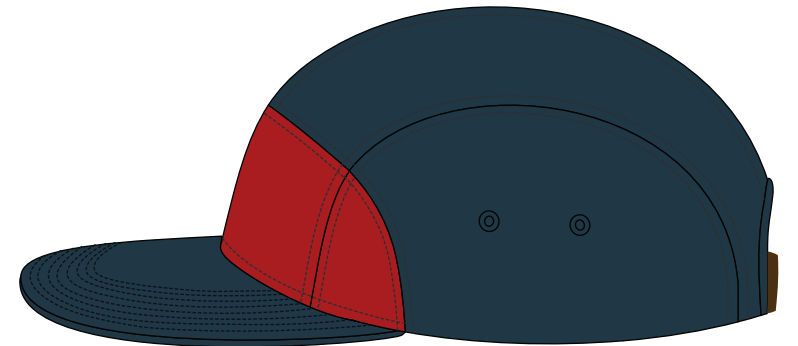

## HEADWEAR STYLE:

AVAILABLE COLORS (PAGE 2)

 **C17-CT** // VARSITY RED / GREYISH NAVY  
7 PANEL CAMP - COTTON TWILL  
// LEATHER STRAPBACK

## NOTES:

-  STANDARD EMBROIDERY
-  3D FOAM EMBROIDERY
-  EMBROIDERED PATCH
-  SUBLIMATED PATCH
-  MERROWED EDGE
-  FELT APPLIQUE
-  TWILL APPLIQUE
-  LEATHER APPLIQUE
-  RUNNING STITCH
-  TRIFOLD CLIP WOVEN LABEL
-  WOVEN LABEL
-  PVC PATCH (50PCS)
-  SCREEN PRINTED PATCH (100PCS)

## THREAD COLORS:

AVAILABLE THREAD COLORS (PAGE 3)

-  BLACK
-  WHITE
-  RED
-  METALLIC GOLD

DESIGNERS:

1. PICK YOUR HAT COLOR (PG.2)
2. SELECT YOUR EMBELISHMENT OPTIONS
3. SELECT YOUR THREAD EMBROIDERY/COLORS (PG. 3)
4. ADD YOUR LOGOS, GRAPHICS & SIZING (VECTOR IS BEST)

 C17-CT // BLACK / MOSS GREEN  
7 PANEL CAMP - COTTON TWILL  
// LEATHER STRAPBACK

This color chart is a representation of the embroidery thread colors we offer. The colors shown are as close to the actual thread colors as we can reproduce on a printed page. Actual thread colors may vary on finished caps. Please use the color names listed when specifying embroidery thread colors. **RED TEXT IS CLOSEST PANTONE MATCH**