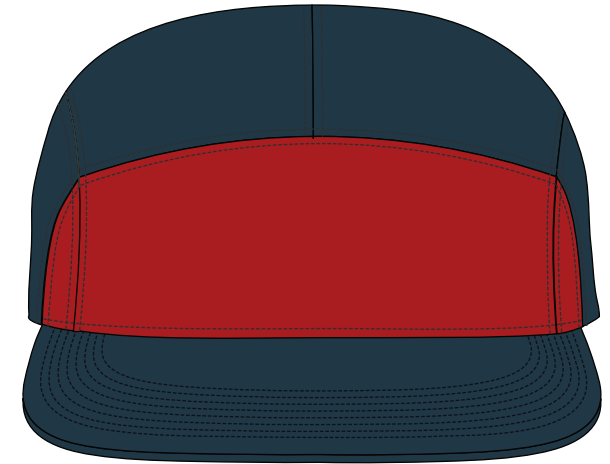

## HEADWEAR STYLE:

AVAILABLE COLORS (PAGE 2)

 **C17-CT** // VARSITY RED / GREYISH NAVY  
7 PANEL CAMP - COTTON TWILL  
// LEATHER STRAPBACK

## NOTES:

-  STANDARD EMBROIDERY
-  3D FOAM EMBROIDERY
-  EMBROIDERED PATCH
-  SUBLIMATED PATCH
-  MERROWED EDGE
-  FELT APPLIQUE
-  TWILL APPLIQUE
-  LEATHER APPLIQUE
-  RUNNING STITCH
-  TRIFOLD CLIP WOVEN LABEL
-  WOVEN LABEL
-  PVC PATCH (50PCS)
-  SCREEN PRINTED PATCH (100PCS)

## THREAD COLORS:

AVAILABLE THREAD COLORS (PAGE 3)

-  BLACK
-  WHITE
-  RED
-  METALLIC GOLD

DESIGNERS:

1. PICK YOUR HAT COLOR (PG.2)
2. SELECT YOUR EMBELISHMENT OPTIONS
3. SELECT YOUR THREAD EMBROIDERY/COLORS (PG. 3)
4. ADD YOUR LOGOS, GRAPHICS & SIZING (VECTOR IS BEST)

 C17-CT // BLACK / MOSS GREEN  
7 PANEL CAMP - COTTON TWILL  
// LEATHER STRAPBACK

This color chart is a representation of the embroidery thread colors we offer. The colors shown are as close to the actual thread colors as we can reproduce on a printed page. Actual thread colors may vary on finished caps. Please use the color names listed when specifying embroidery thread colors. **RED TEXT IS CLOSEST PANTONE MATCH**